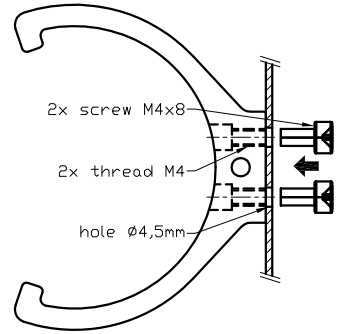

Product	Size A	Size B	Holder	Capacity
EXPA-V3-180-DLX	180 mm	124 mm	2 pieces	333 ml
EXPA-V3-250-DLX	250 mm	194 mm	2 pieces	493 ml
EXPA-V3-300-DLX	300 mm	244 mm	2 pieces	607 ml
EXPA-V3-400-DLX	400 mm	344 mm	2 pieces	836 ml
EXPA-V3-500-DLX	500 mm	444mm	3 pieces	1065 ml
EXPA-V3-600-DLX	600 mm	544 mm	3 pieces	1294 ml

Installation A

Installation B

Liquid Technology
 Martin Bašínek
 obchod@liquidtech.cz
 www.liquidtech.cz

PRODUCT:		EXPA-V3-180-DLX	
COMMENT:		www.liquidtech.cz	
SCALE:	NEUVEDENO	DESIGNED BY	wroom_H20
DATE:	04.12.2010	CHECKED BY	wroom_H20