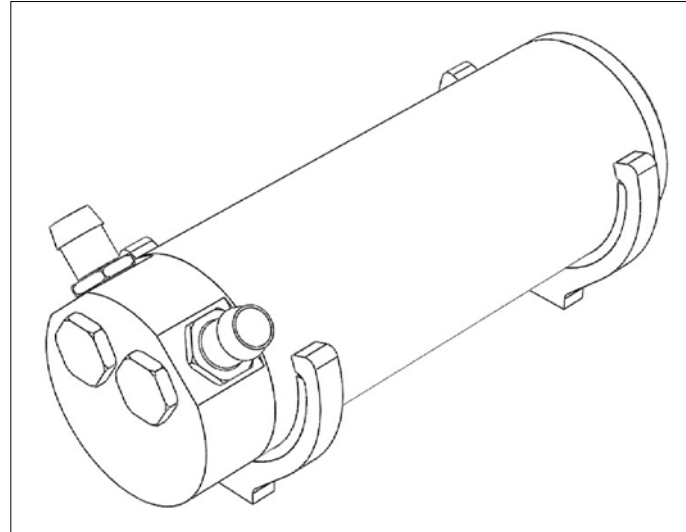

Product	Size A	Size B	Holder	Capacity
EXPA-V3-180-DLX	180 mm	124 mm	2 pieces	333 ml
EXPA-V3-250-DLX	250 mm	194 mm	2 pieces	493 ml
EXPA-V3-300-DLX	300 mm	244 mm	2 pieces	607 ml
EXPA-V3-400-DLX	400 mm	344 mm	2 pieces	836 ml
EXPA-V3-500-DLX	500 mm	444mm	3 pieces	1065 ml
EXPA-V3-600-DLX	600 mm	544 mm	3 pieces	1294 ml

Installation A

Installation B

Liquid Technology
 Martin Bašínek
 obchod@liquidtech.cz
 www.liquidtech.cz

PRODUCT:		EXPA-V3-180-DLX	
COMMENT:		www.liquidtech.cz	
SCALE:	NEUVEDENO	DESIGNED BY	wroom_H20
DATE:	04.12.2010	CHECKED BY	wroom_H20