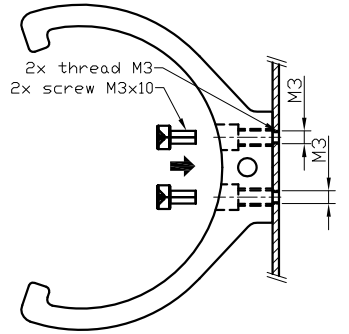

Product	Size A	Size B	Holder	Capacity
EXPA-V3-180-DLX	180 mm	124 mm	2 pieces	333 ml
EXPA-V3-250-DLX	250 mm	194 mm	2 pieces	493 ml
EXPA-V3-300-DLX	300 mm	244 mm	2 pieces	607 ml
EXPA-V3-400-DLX	400 mm	344 mm	2 pieces	836 ml
EXPA-V3-500-DLX	500 mm	444mm	3 pieces	1065 ml
EXPA-V3-600-DLX	600 mm	544 mm	3 pieces	1294 ml

Installation A

Installation B

Liquid Technology
 Martin Bašínek
 obchod@liquidtech.cz
 www.liquidtech.cz

PRODUCT:		EXPA-V3-180-DLX	
COMMENT:		www.liquidtech.cz	
SCALE:	NEUVEDENO	DESIGNED BY	wroom_H20
DATE:	04.12.2010	CHECKED BY	wroom_H20