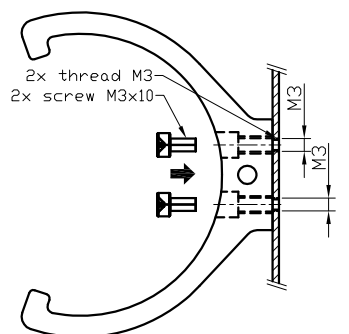

Product	Size A	Size B	Holder	Capacity
EXPA-V3-180-SP	180 mm	124 mm	2 pieces	307 ml
EXPA-V3-250-SP	250 mm	194 mm	2 pieces	467 ml
EXPA-V3-300-SP	300 mm	244 mm	2 pieces	581 ml
EXPA-V3-400-SP	400 mm	344 mm	2 pieces	810 ml
EXPA-V3-500-SP	500 mm	444 mm	3 pieces	1039 ml
EXPA-V3-600-SP	600 mm	544 mm	3 pieces	1268 ml

Installation A

Installation B

**Liquid Technology**  
 Martin Bašínek  
 obchod@liquidtech.cz  
 www.liquidtech.cz

PRODUCT:		EXPA-V3-180-SP	
COMMENT:		<a href="http://www.liquidtech.cz">www.liquidtech.cz</a>	
SCALE:	NEUVEDENO	DESIGNED BY	wroom_H2O
DATE:	04.12.2010	CHECKED BY	wroom_H2O