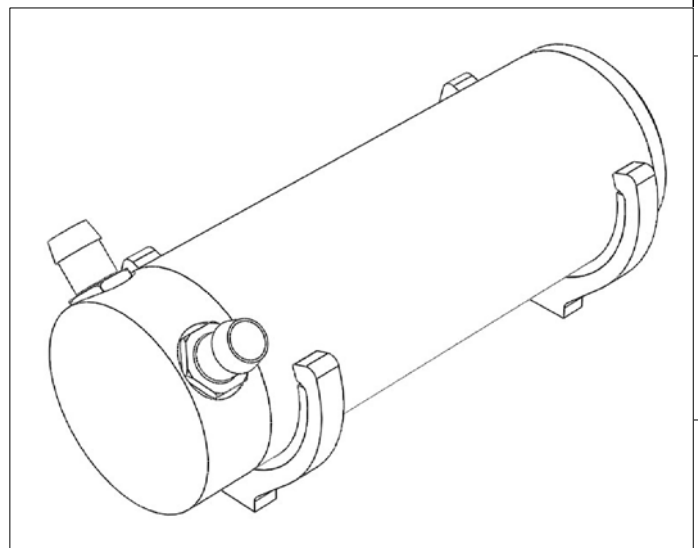

Product	Size A	Size B	Holder	Capacity
EXPA-V3-180-SP	180 mm	124 mm	2 pieces	307 ml
EXPA-V3-250-SP	250 mm	194 mm	2 pieces	467 ml
EXPA-V3-300-SP	300 mm	244 mm	2 pieces	581 ml
EXPA-V3-400-SP	400 mm	344 mm	2 pieces	810 ml
EXPA-V3-500-SP	500 mm	444 mm	3 pieces	1039 ml
EXPA-V3-600-SP	600 mm	544 mm	3 pieces	1268 ml

Installation A

Installation B

**Liquid Technology**  
 Martin Bašínek  
 obchod@liquidtech.cz  
 www.liquidtech.cz

PRODUCT:		EXPA-V3-180-SP	
COMMENT:		<a href="http://www.liquidtech.cz">www.liquidtech.cz</a>	
SCALE:	NEUVEDENO	DESIGNED BY	wroom_H2O
DATE:	04.12.2010	CHECKED BY	wroom_H2O