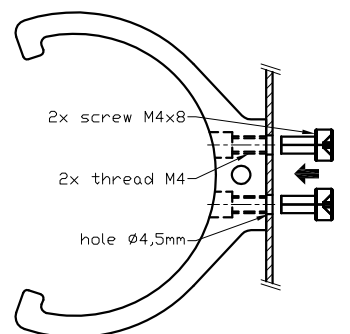

Product	Size A	Size B	Holder	Capacity
EXPA-V3-180-SP	180 mm	124 mm	2 pieces	307 ml
EXPA-V3-250-SP	250 mm	194 mm	2 pieces	467 ml
EXPA-V3-300-SP	300 mm	244 mm	2 pieces	581 ml
EXPA-V3-400-SP	400 mm	344 mm	2 pieces	810 ml
EXPA-V3-500-SP	500 mm	444 mm	3 pieces	1039 ml
EXPA-V3-600-SP	600 mm	544 mm	3 pieces	1268 ml

Installation A

Installation B

**Liquid Technology**  
 Martin Bašínek  
 obchod@liquidtech.cz  
 www.liquidtech.cz

PRODUCT:		EXPA-V3-180-SP	
COMMENT:		<a href="http://www.liquidtech.cz">www.liquidtech.cz</a>	
SCALE:	NEUVEDENO	DESIGNED BY	wroom_H2O
DATE:	04.12.2010	CHECKED BY	wroom_H2O