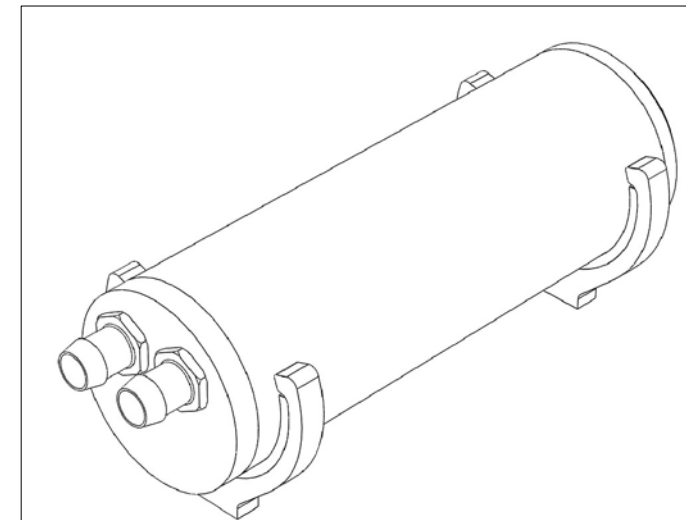

Product	Size A	Size B	Holder	Capacity
EXPA-V3-180-ST	180 mm	140 mm	2 pieces	339 ml
EXPA-V3-250-ST	250 mm	210 mm	2 pieces	499 ml
EXPA-V3-300-ST	300 mm	260 mm	2 pieces	613 ml
EXPA-V3-400-ST	400 mm	360 mm	2 pieces	842 ml
EXPA-V3-500-ST	500 mm	460 mm	3 pieces	1071 ml
EXPA-V3-600-ST	600 mm	560 mm	3 pieces	1300 ml