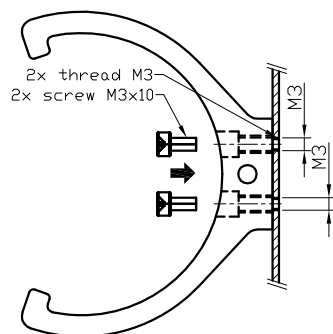

Product	Size A	Size B	Holder	Capacity
EXPA-V3-180-ST	180 mm	140 mm	2 pieces	339 ml
EXPA-V3-250-ST	250 mm	210 mm	2 pieces	499 ml
EXPA-V3-300-ST	300 mm	260 mm	2 pieces	613 ml
EXPA-V3-400-ST	400 mm	360 mm	2 pieces	842 ml
EXPA-V3-500-ST	500 mm	460 mm	3 pieces	1071 ml
EXPA-V3-600-ST	600 mm	560 mm	3 pieces	1300 ml

Installation A

Installation B

**Liquid Technology**

Martin Bašínek  
obchod@liquidtech.cz  
www.liquidtech.cz

PRODUCT:  
**EXPA-V3-180-ST**

COMMENT: **www.liquidtech.cz**

SCALE: **NEUVEDENO**

DESIGNED BY **wroom\_H20**