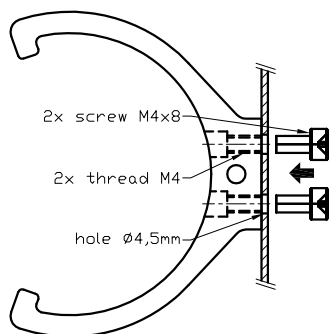

Installation A